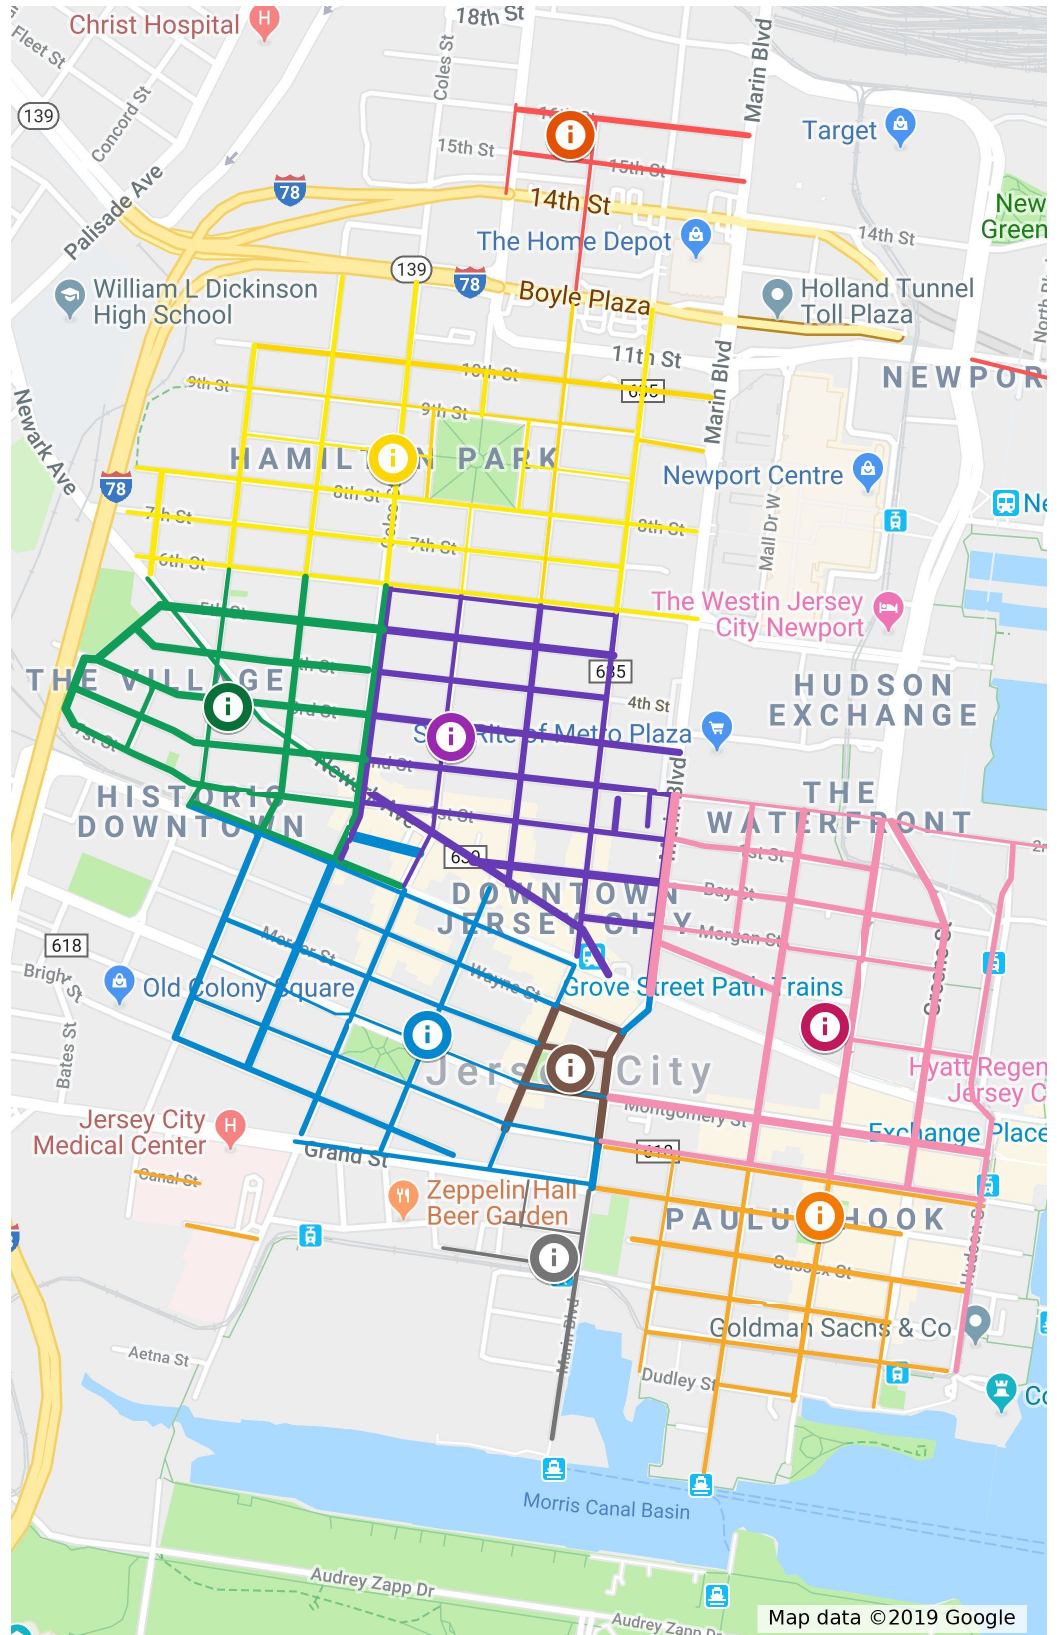

Ward E Parking Zone Proposal

Zone Boundaries

- 📍 Monmouth St
- 📍 Brunswick St
- 📍 Coles St - West
- 📍 Colgate St
- 📍 First St
- 📍 Fourth St
- 📍 Merseles
- 📍 Newark Avenue
- 📍 Third St
- 📍 Fifth Street
- 📍 Second St
- 📍 Brunswick St
- 📍 Coles St
- 📍 Eighth St
- 📍 Jersey Ave
- 📍 Jersey Ave
- 📍 McWilliams Pl
- 📍 Manila Ave
- 📍 Monmouth St
- 📍 Pavonia Ave
- 📍 Pavonia Ave
- 📍 Sixth St
- 📍 Bay St
- 📍 York St; North Side
- 📍 Hudson St
- 📍 Montgomery St
- 📍 Marin Blvd
- 📍 Morgan St
- 📍 Provost St
- 📍 Pearl Street
- 📍 Washington St
- 📍 Warren St
- 📍 First St
- 📍 Barrow Street
- 📍 Bright St

Brown Zone not codified yet

-  Grove St
-  Jersey Ave
-  Marin Blvd
-  Mercer St
-  Monmouth St
-  Montgomery St
-  Wayen St
-  York St
-  Varick St
-  Grand St
-  Grand St
-  Greene St
-  Van Vorst St
-  Washington St
-  Warren St
-  York St
-  Coles St East
-  Columbus Dr
-  Canal St
-  Essex St
-  Morris St
-  Sussex St
-  Canal St
-  Second St
-  Steuben St
-  Bay St
-  Erie St
-  Fifth St
-  First St
-  Fourth St
-  Grove St
-  Jersey Ave
-  Lauren Ct
-  Saddlewood Ct
-  Morgan St
-  Second St
-  Third St
-  Newark Ave
-  Greene St
- Maxwell St

-  Erie St
-  Ninth St
-  Line 87
-  Seventh St
-  Division St
-  Tenth St
-  Border St
-  Border St
-  Border St
-  Erie St
-  15th St
-  Newport Parkway
-  River Drive South
-  W Hamilton Pl
-  Marin Blvd
-  Morris Blvd
-  Sussex St
-  Dudley St
-  St. Peter St
-  Jersey Ave
-  Sixteenth St
-  Sixteenth street
-  Grove Street
-  Marin Blvd
-  Mercer Street
-  Montgomery
-  Wayne Street

Zone Color Code

-  Blue - Zone 1
-  Orange - Zone 3
-  Pink- Zone 4
-  Purple - Zone 5
-  Yellow - Zone 6
-  Grey - Zone 15
-  Red - Zone 18
-  Green - Zone 17
-  Brown - Zone 19
-  Marin Blvd
-  Grove St